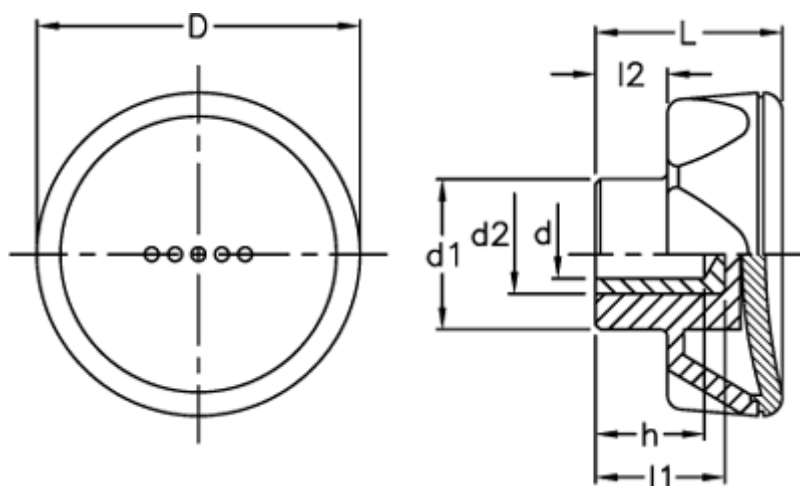

Article number: 23052214061

Description: E+G Lobe knob
ELK.56-A8-C1 black centre cap

Measures

D	= 56
d1	= 26.5
d2	= 14
d H9	= 8
h	= 14
L	= 29
l1	= 18
l2	= 11